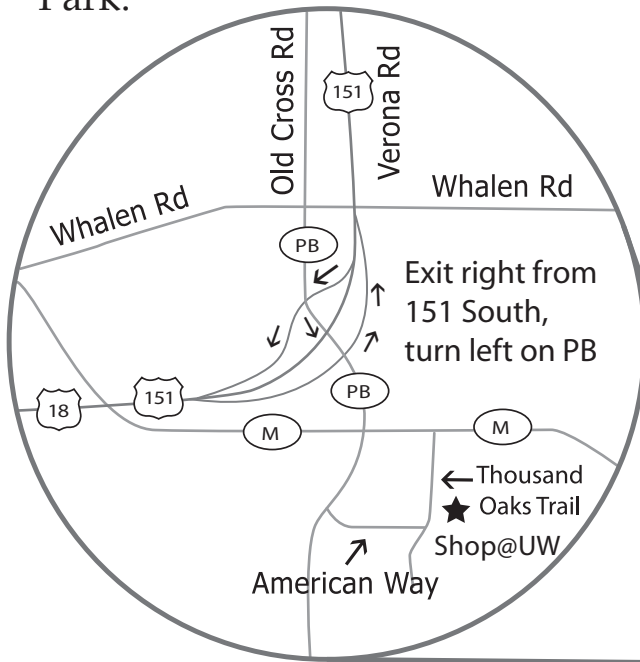

SHOP@UW LOCATION

Shop@UW is located just south of Madison near county highways PB and M in the Verona Technology Park.

Directions

- Interstate 90 to Hwy 12/18 West
- Hwy 12/18 West to Hwy 151 South
- Take Hwy 151 S to Hwy PB (Exit 79 to Paoli)
- Hwy PB to American Way
- Left on American Way
- End at 1061 Thousand Oaks Trail